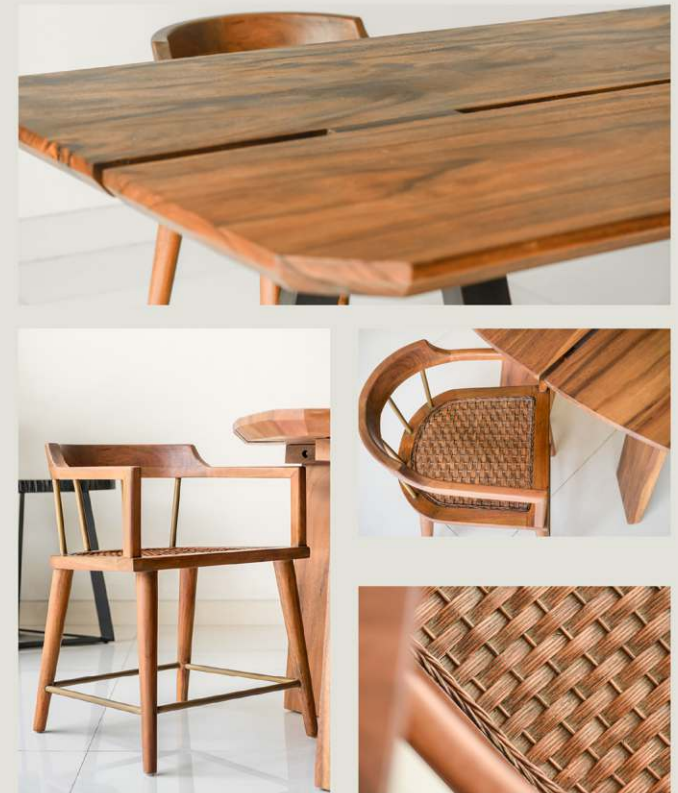

**NEOSUAR DINING TABLE**

Elevate your dining room with Neosuar Dining Table, a combination of beautiful suar wood tabletop and curved powder-coated iron leg. Pair it with dining chairs made of iron and wood materials to complete the look.