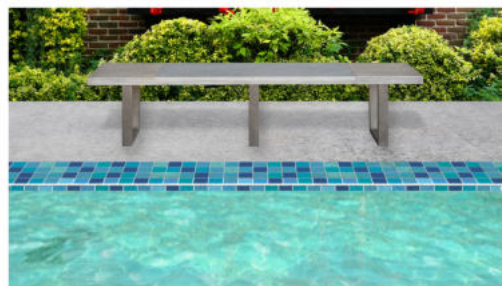

# SPOGA | CHAIRS

▲ Beetle Round Core  
52 x 58.5 x 82 cm  
Load Capacity : 468

▲ Beetle Wire  
52 x 58.5 x 82 cm  
Load Capacity : 468

▲ Beetle Teak  
52 x 58.5 x 82 cm  
Load Capacity : 468

▲ Filo Round Core  
52 x 63 x 80 cm  
Load Capacity : 648

▲ Filo Wire  
52 x 63 x 80 cm  
Load Capacity : 648

▲ Filo Teak  
52 x 63 x 80 cm  
Load Capacity : 648

# SPOGA | COFFEE TABLE & BENCH

Oyster Table Stone  
60 x 60 x 60 cm  
Load Capacity : 290

Stone Bench  
200 x 40 x 46 cm  
Load Capacity : 114