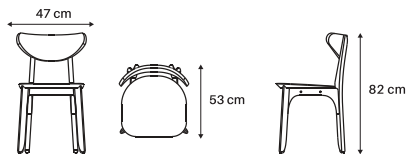

1.

2.

- 1. Jackal Dining Chair KD. 47 x 53 x 82 cm
- 2. Edward Dining Table KD. 200 x 90 x 76 cm

'Fosa' Outdoor Living Set

Basic structure configuration format of outdoor furniture set design that presents high quality craft, so that explicitly and objectively deliver the value of craftsmanship. From industrial perspective, Fosa is a friendly production yet come out with an optimal visual presentation and strong character. Fosa was designed to become a harmonic element to various outdoor arrangement trend and style

1.

2.

3.

- 1. Fosa Living Arm Chair. 66 x 64 x 72 cm
- 2. Fosa Living Chair 2 Seater. 120 x 64 x 72 cm
- 3. Fosa Living Chair. 60 x 64 x 72 cm

Dimension

BE 22 001
Jackal Dining Chair KD
Material:
Teakwood

BE 22 002
Edward Dining Table KD
Material:
Teakwood