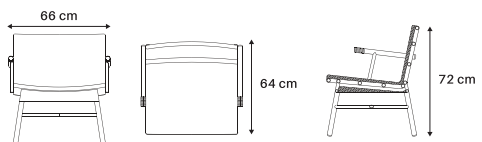

BE 22 003
Fosa Living Arm Chair
Material:
Aluminium PC, Polypeel 6mm,
Teak