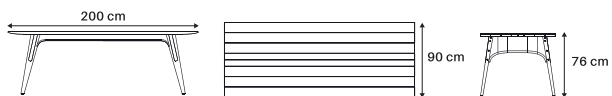

1.

2.

- 1. Jackal Dining Chair KD. 47 x 53 x 82 cm
- 2. Edward Dining Table KD. 200 x 90 x 76 cm

'Fosa' Outdoor Living Set

Basic structure configuration format of outdoor furniture set design that presents high quality craft, so that explicitly and objectively deliver the value of craftsmanship. From industrial perspective, Fosa is a friendly production yet come out with an optimal visual presentation and strong character. Fosa was designed to become a harmonic element to various outdoor arrangement trend and style

1.

2.

3.

- 1. Fosa Living Arm Chair. 66 x 64 x 72 cm
- 2. Fosa Living Chair 2 Seater. 120 x 64 x 72 cm
- 3. Fosa Living Chair. 60 x 64 x 72 cm

Dimension

BE 22 001
Jackal Dining Chair KD
Material:
Teakwood

BE 22 002
Edward Dining Table KD
Material:
Teakwood