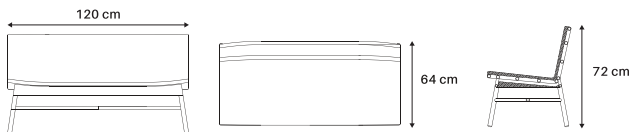

BE 22 005
Fosa Living Chair 2 Seater
Material:
Aluminium PC, Polypeel 6mm,
Teak