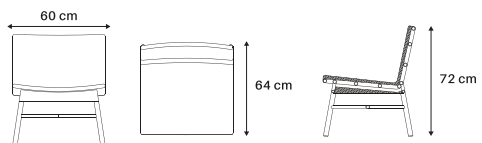

BE 22 004
Fosa Living Chair
Material:
Aluminium PC, Polypeel 6mm,
Teak